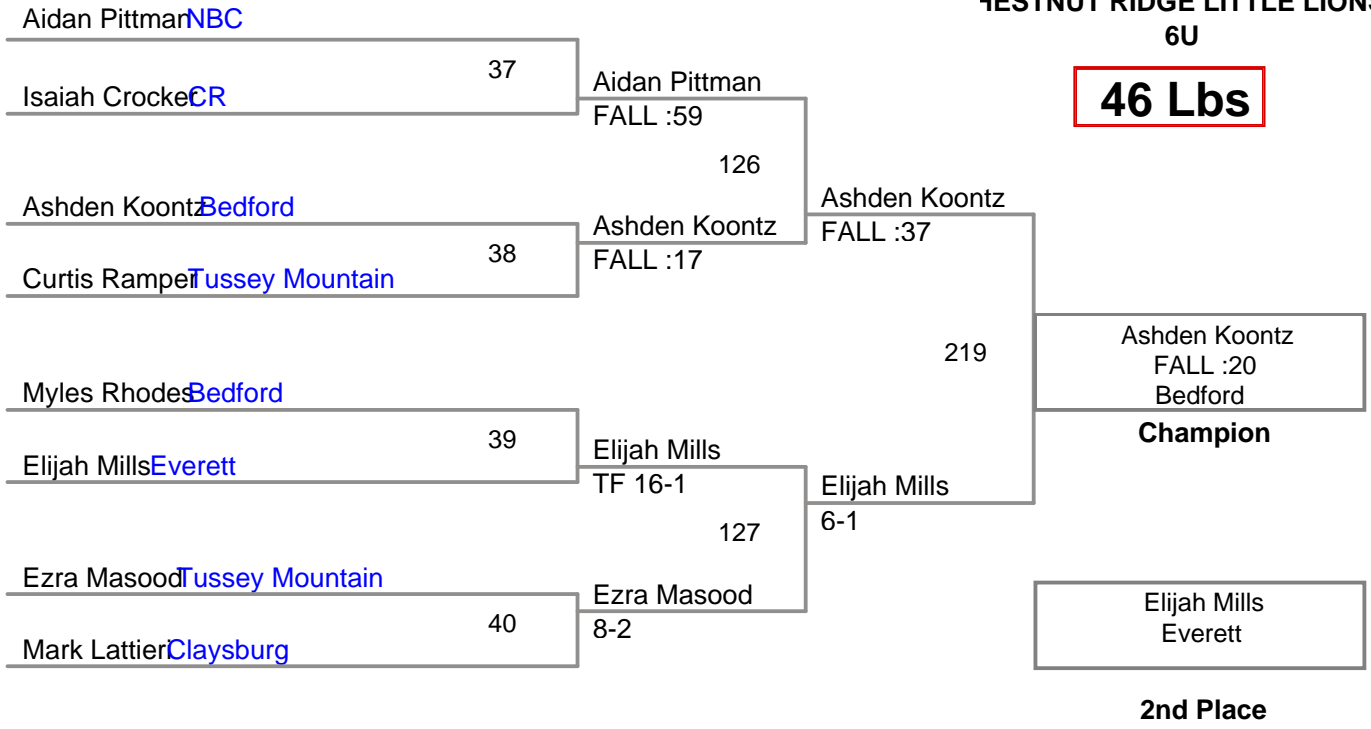

HESTNUT RIDGE LITTLE LIONS  
6U

**HWT Lbs**

ESTNUT RIDGE LITTLE LIOI  
6U

**38 Lbs**

ESTNUT RIDGE LITTLE LIO!  
6U

**45 Lbs**

**HESTNUT RIDGE LITTLE LIONS  
6U**

**HESTNUT RIDGE LITTLE LIONS  
6U**

ESTNUT RIDGE LITTLE LIOI  
6U

**54 Lbs**

HESTNUT RIDGE LITTLE LIONS  
6U

**62 Lbs**