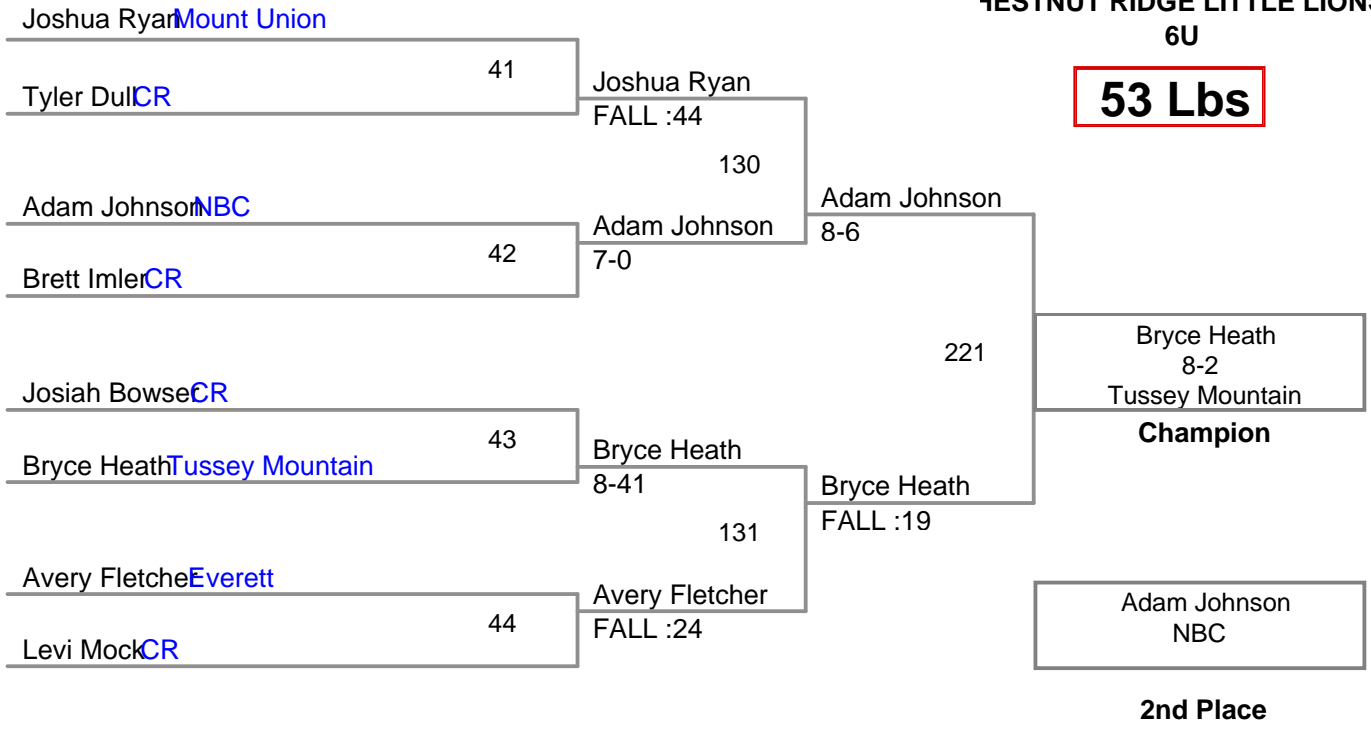

HESTNUT RIDGE LITTLE LIONS  
6U

**HWT Lbs**

ESTNUT RIDGE LITTLE LIOI  
6U

**38 Lbs**

ESTNUT RIDGE LITTLE LIO!  
6U

**45 Lbs**

**HESTNUT RIDGE LITTLE LIONS  
6U**

**HESTNUT RIDGE LITTLE LIONS  
6U**

ESTNUT RIDGE LITTLE LIOI  
6U

**54 Lbs**

HESTNUT RIDGE LITTLE LIONS  
6U

**62 Lbs**