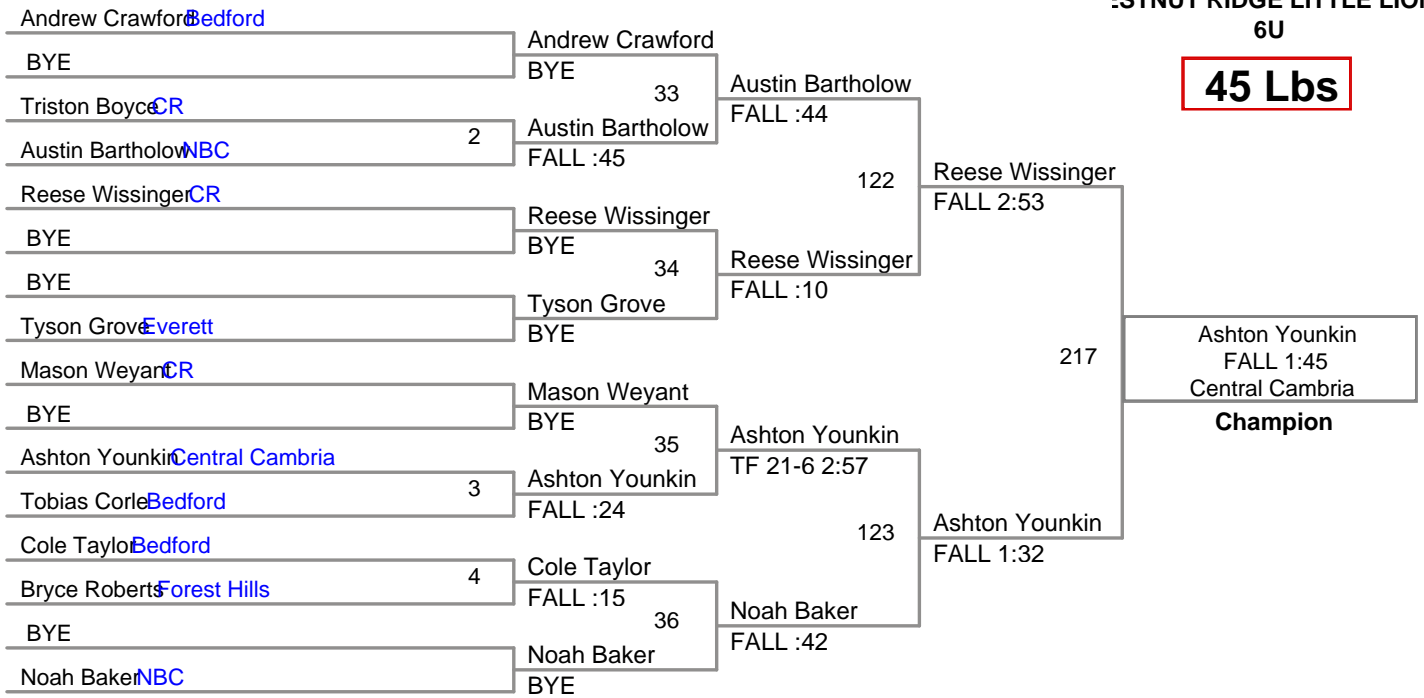

HESTNUT RIDGE LITTLE LIONS  
6U

**HWT Lbs**

ESTNUT RIDGE LITTLE LIOI  
6U

**38 Lbs**

ESTNUT RIDGE LITTLE LIO!  
6U

**45 Lbs**

**HESTNUT RIDGE LITTLE LIONS  
6U**

**HESTNUT RIDGE LITTLE LIONS  
6U**

ESTNUT RIDGE LITTLE LIOI  
6U

**54 Lbs**

HESTNUT RIDGE LITTLE LIONS  
6U

**62 Lbs**