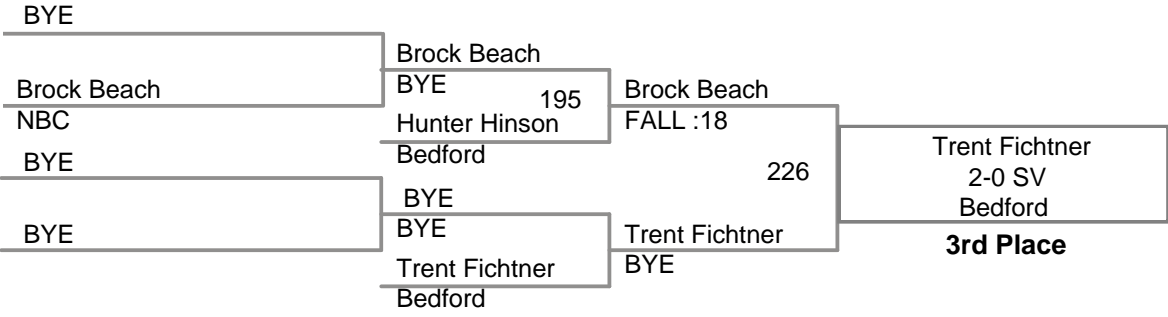

HESTNUT RIDGE LITTLE LIONS  
6U

**HWT Lbs**

ESTNUT RIDGE LITTLE LIOI  
6U

**38 Lbs**

ESTNUT RIDGE LITTLE LIO!  
6U

**45 Lbs**

**HESTNUT RIDGE LITTLE LIONS  
6U**

**HESTNUT RIDGE LITTLE LIONS  
6U**

ESTNUT RIDGE LITTLE LIOI  
6U

**54 Lbs**

HESTNUT RIDGE LITTLE LIONS  
6U

**62 Lbs**