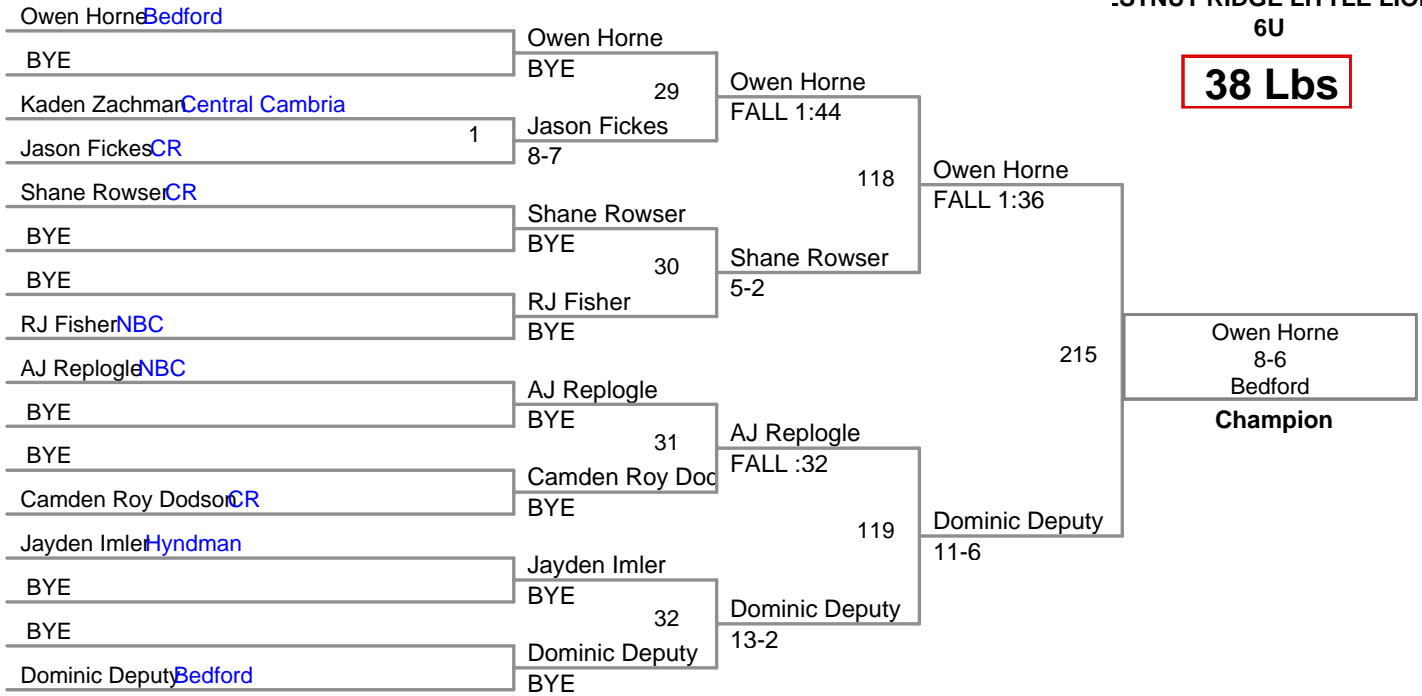

HESTNUT RIDGE LITTLE LIONS  
6U

**HWT Lbs**

ESTNUT RIDGE LITTLE LIOI  
6U

**38 Lbs**

ESTNUT RIDGE LITTLE LIO!  
6U

**45 Lbs**

**HESTNUT RIDGE LITTLE LIONS  
6U**

**HESTNUT RIDGE LITTLE LIONS  
6U**

ESTNUT RIDGE LITTLE LIOI  
6U

**54 Lbs**

HESTNUT RIDGE LITTLE LIONS  
6U

**62 Lbs**