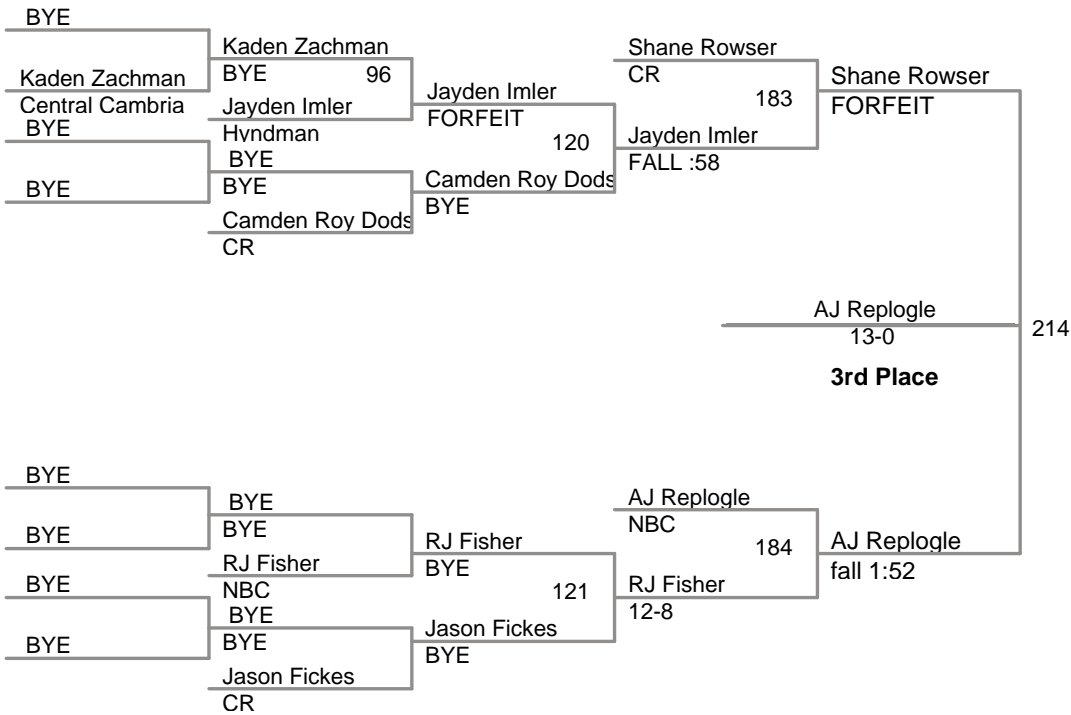

HESTNUT RIDGE LITTLE LIONS  
6U

**HWT Lbs**

ESTNUT RIDGE LITTLE LIOI  
6U

**38 Lbs**

ESTNUT RIDGE LITTLE LIO!  
6U

**45 Lbs**

**HESTNUT RIDGE LITTLE LIONS  
6U**

**HESTNUT RIDGE LITTLE LIONS  
6U**

ESTNUT RIDGE LITTLE LIOI  
6U

**54 Lbs**

HESTNUT RIDGE LITTLE LIONS  
6U

**62 Lbs**