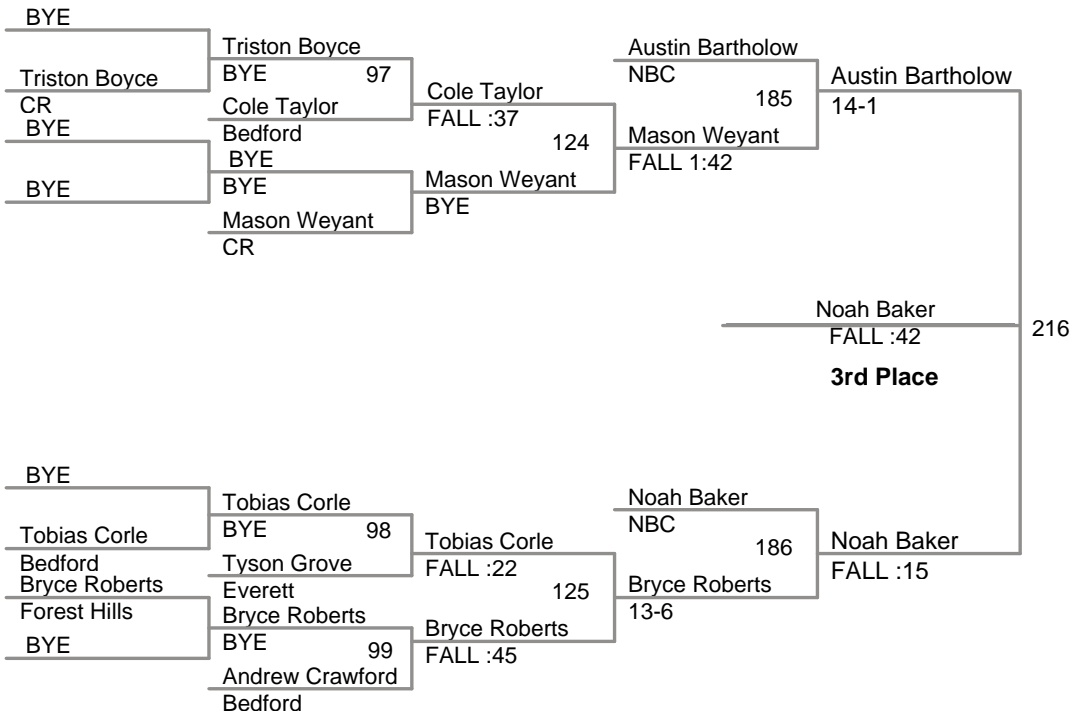

HESTNUT RIDGE LITTLE LIONS  
6U

**HWT Lbs**

ESTNUT RIDGE LITTLE LIOI  
6U

**38 Lbs**

ESTNUT RIDGE LITTLE LIO!  
6U

**45 Lbs**

**HESTNUT RIDGE LITTLE LIONS  
6U**

**HESTNUT RIDGE LITTLE LIONS  
6U**

ESTNUT RIDGE LITTLE LIOI  
6U

**54 Lbs**

HESTNUT RIDGE LITTLE LIONS  
6U

**62 Lbs**