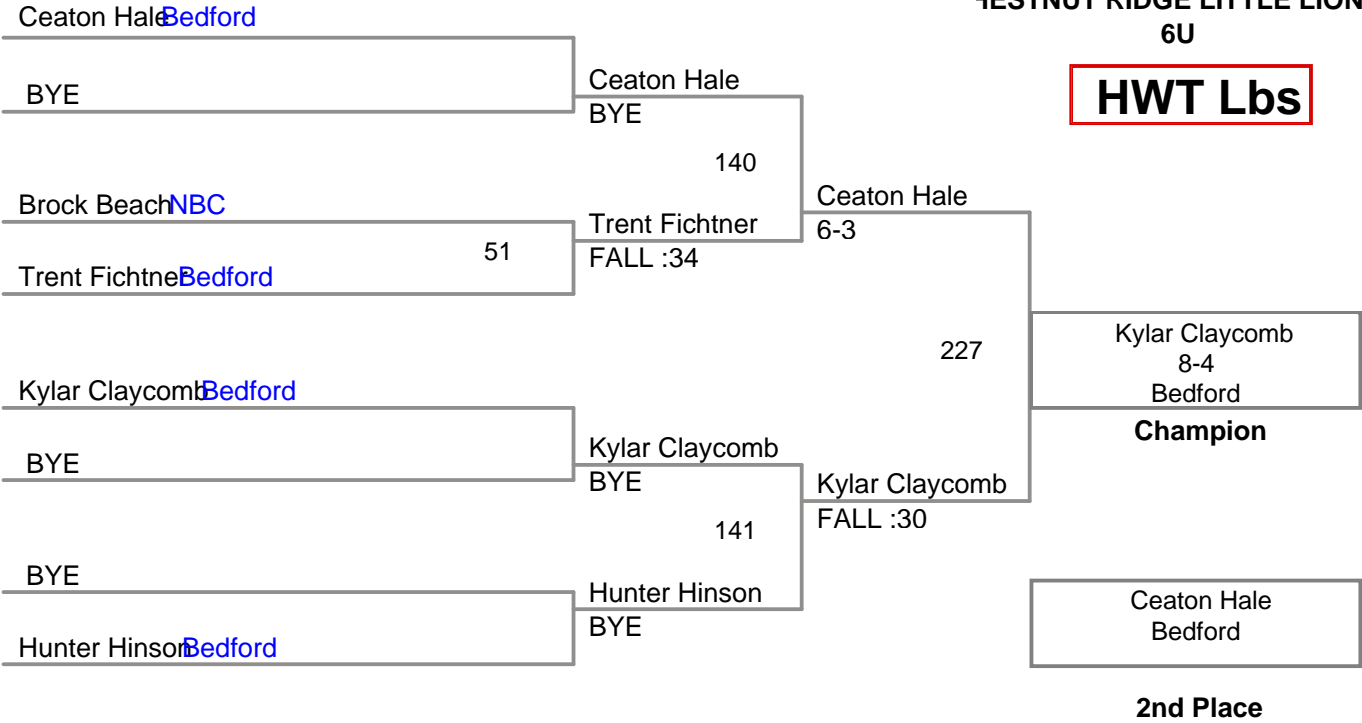

HESTNUT RIDGE LITTLE LIONS  
6U

**HWT Lbs**

ESTNUT RIDGE LITTLE LIOI  
6U

**38 Lbs**

ESTNUT RIDGE LITTLE LIO!  
6U

**45 Lbs**

**HESTNUT RIDGE LITTLE LIONS  
6U**

**HESTNUT RIDGE LITTLE LIONS  
6U**

ESTNUT RIDGE LITTLE LIOI  
6U

**54 Lbs**

HESTNUT RIDGE LITTLE LIONS  
6U

**62 Lbs**