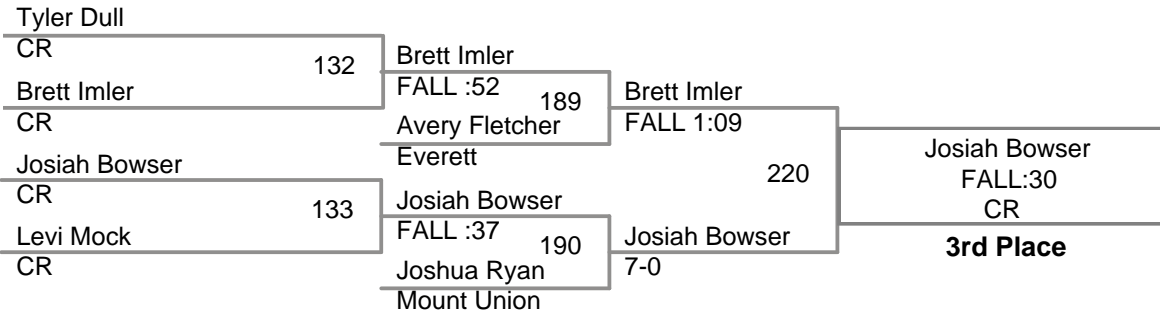

HESTNUT RIDGE LITTLE LIONS  
6U

**HWT Lbs**

ESTNUT RIDGE LITTLE LIOI  
6U

**38 Lbs**

ESTNUT RIDGE LITTLE LIO!  
6U

**45 Lbs**

**HESTNUT RIDGE LITTLE LIONS  
6U**

**HESTNUT RIDGE LITTLE LIONS  
6U**

ESTNUT RIDGE LITTLE LIOI  
6U

**54 Lbs**

HESTNUT RIDGE LITTLE LIONS  
6U

**62 Lbs**