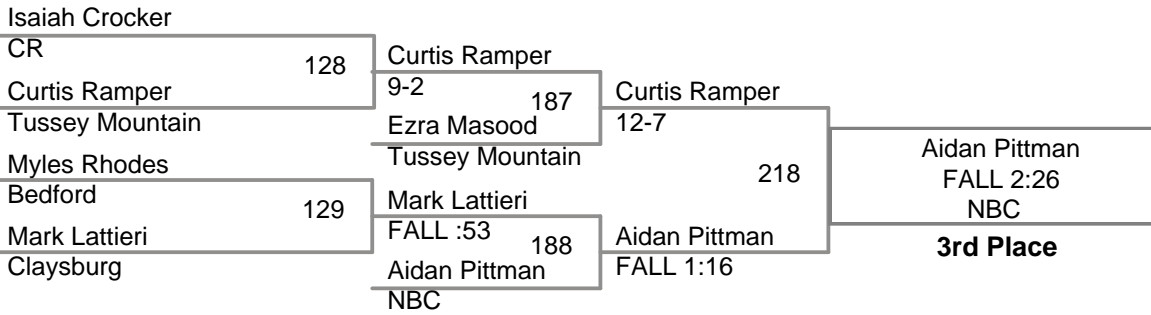

HESTNUT RIDGE LITTLE LIONS  
6U

**HWT Lbs**

ESTNUT RIDGE LITTLE LIOI  
6U

**38 Lbs**

ESTNUT RIDGE LITTLE LIO!  
6U

**45 Lbs**

**HESTNUT RIDGE LITTLE LIONS  
6U**

**HESTNUT RIDGE LITTLE LIONS  
6U**