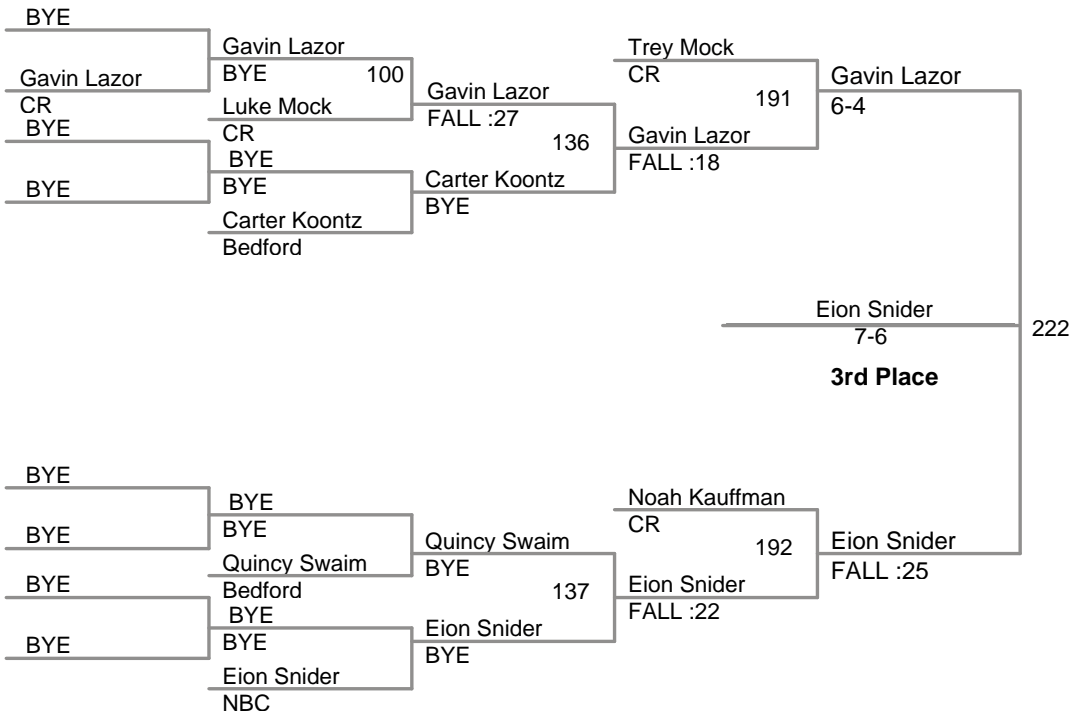

HESTNUT RIDGE LITTLE LIONS  
6U

**HWT Lbs**

ESTNUT RIDGE LITTLE LIOI  
6U

**38 Lbs**

ESTNUT RIDGE LITTLE LIO!  
6U

**45 Lbs**

**HESTNUT RIDGE LITTLE LIONS  
6U**

**HESTNUT RIDGE LITTLE LIONS  
6U**

ESTNUT RIDGE LITTLE LIOI  
6U

**54 Lbs**

HESTNUT RIDGE LITTLE LIONS  
6U

**62 Lbs**