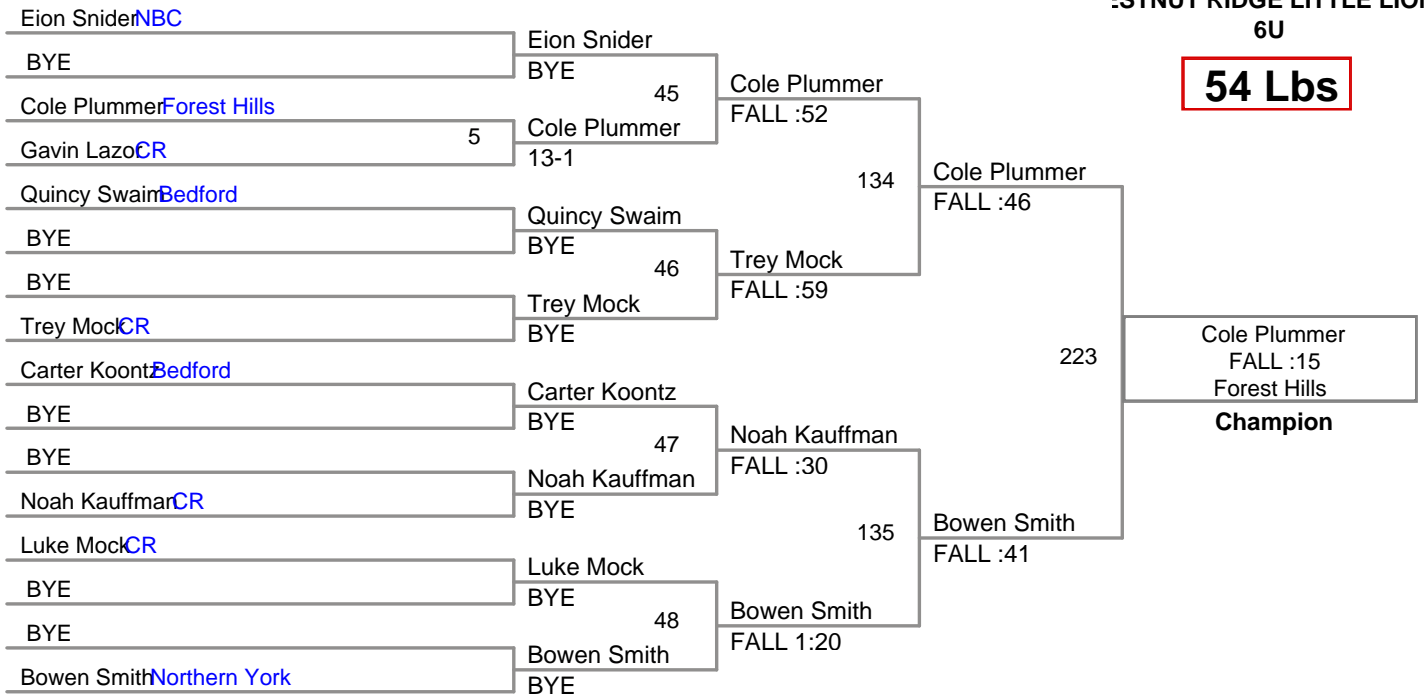

HESTNUT RIDGE LITTLE LIONS  
6U

**HWT Lbs**

ESTNUT RIDGE LITTLE LIOI  
6U

**38 Lbs**

ESTNUT RIDGE LITTLE LIO!  
6U

**45 Lbs**

**HESTNUT RIDGE LITTLE LIONS  
6U**

**HESTNUT RIDGE LITTLE LIONS  
6U**

ESTNUT RIDGE LITTLE LIOI  
6U

**54 Lbs**

HESTNUT RIDGE LITTLE LIONS  
6U

**62 Lbs**